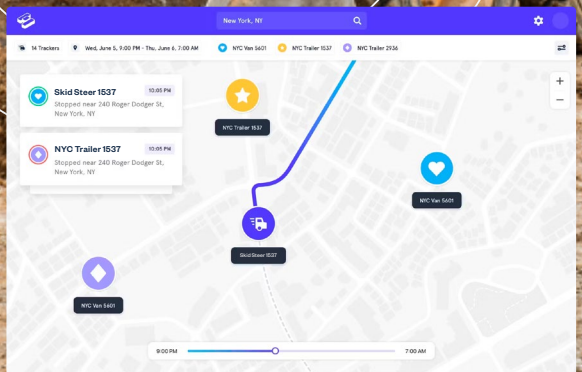

Construction Equipment Tracking Solution

Hardware Built for the Construction Industry

Wired Options

GV57
Hardwired tracker

GV620
Rugged trailer tracker

- ✓ Rapid real-time location updates every 5-seconds
- ✓ Collect hours of use in real-time, and schedule preventive maintenance with precision
- ✓ Tamper sensors alert when a tracker is disconnected so immediate action can be taken

Battery Options

GL521
Rechargeable, real-time tracker

GL502
Heavy-duty tracker

- ✓ Tamper photo sensor alerts the moment the tracker is removed from machine
- ✓ Options for battery life for up to 10 years
- ✓ Balance between data frequency and battery life by adjusting the ping rate directly in the Hapn app.

Vehicle Options

OBD
Rechargeable, real-time tracker

GV57
Hardwired tracker

- ✓ Manage fleet mileage and scheduled maintenance in real-time
- ✓ Monitor driver behaviors and audit arrival and departure times
- ✓ Handle dispatch on the fly and route drivers to key destinations more quickly through real-time tracking

Mobile App

Visibility and management of the entire fleet can be accessed on the go from any phone or tablet

See All Equipment at a Glance

No more calling or driving around to see where your equipment is. When logging in to the account, all trackers the user has access to will appear on the map. Map is easily filterable to locate specific trackers in real-time.