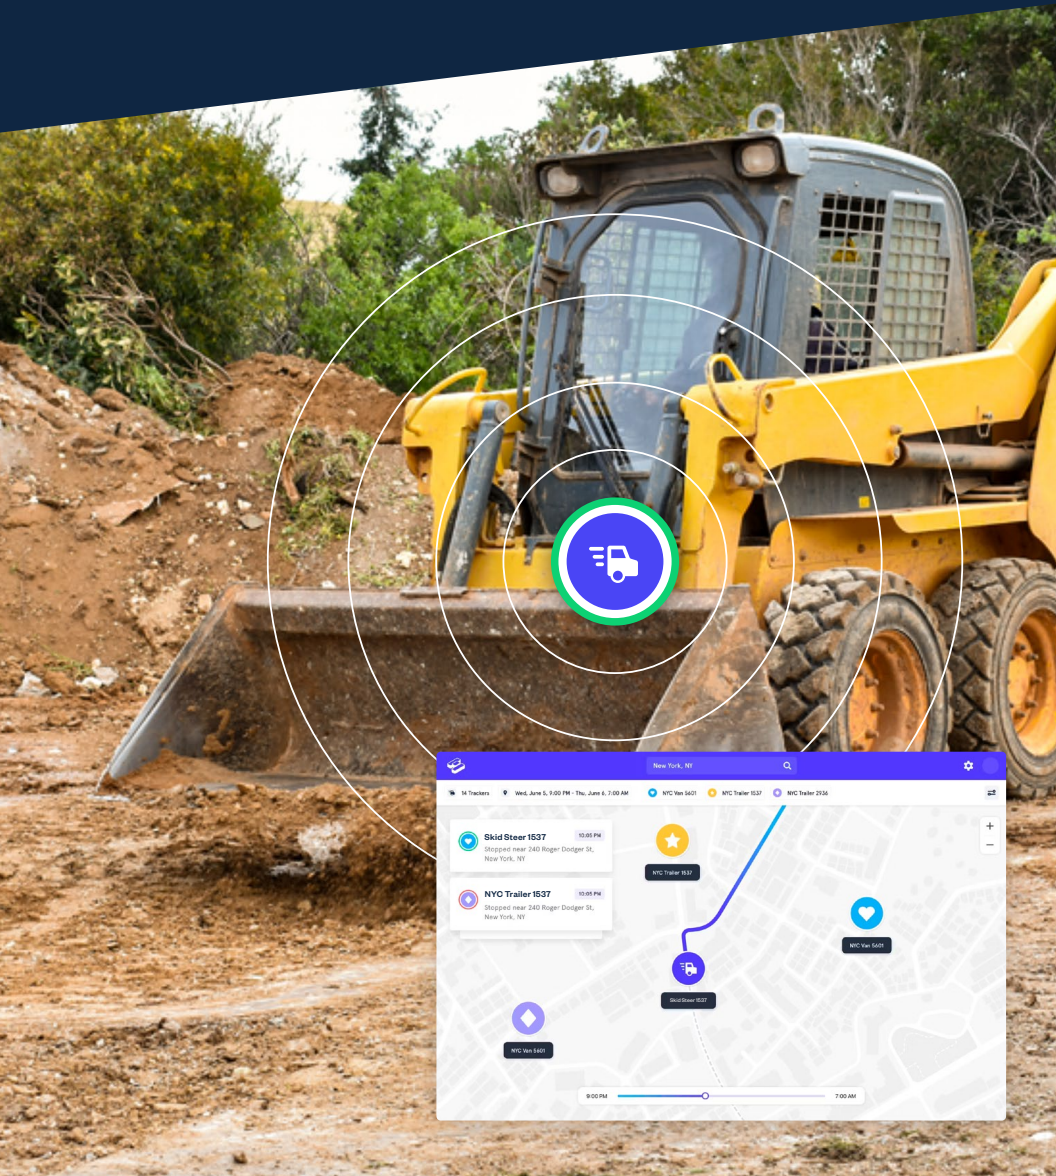

Construction Equipment Tracking Solution

Hardware Built for the Construction Industry

Wired Options

GV57
Hardwired tracker

GV620
Rugged trailer tracker

- ✓ Rapid real-time location updates every 5-seconds
- ✓ Collect hours of use in real-time, and schedule preventive maintenance with precision
- ✓ Tamper sensors alert when a tracker is disconnected so immediate action can be taken

Battery Options

GL521
Rechargeable, real-time tracker

GL502
Heavy-duty tracker

- ✓ Tamper photo sensor alerts the moment the tracker is removed from machine
- ✓ Options for battery life for up to 10 years
- ✓ Balance between data frequency and battery life by adjusting the ping rate directly in the Hapn app.

Vehicle Options

OBD
Rechargeable, real-time tracker

GV57
Hardwired tracker

- ✓ Manage fleet mileage and scheduled maintenance in real-time
- ✓ Monitor driver behaviors and audit arrival and departure times
- ✓ Handle dispatch on the fly and route drivers to key destinations more quickly through real-time tracking

Mobile App

Visibility and management of the entire fleet can be accessed on the go from any phone or tablet

See All Equipment at a Glance

No more calling or driving around to see where your equipment is. When logging in to the account, all trackers the user has access to will appear on the map. Map is easily filterable to locate specific trackers in real-time.